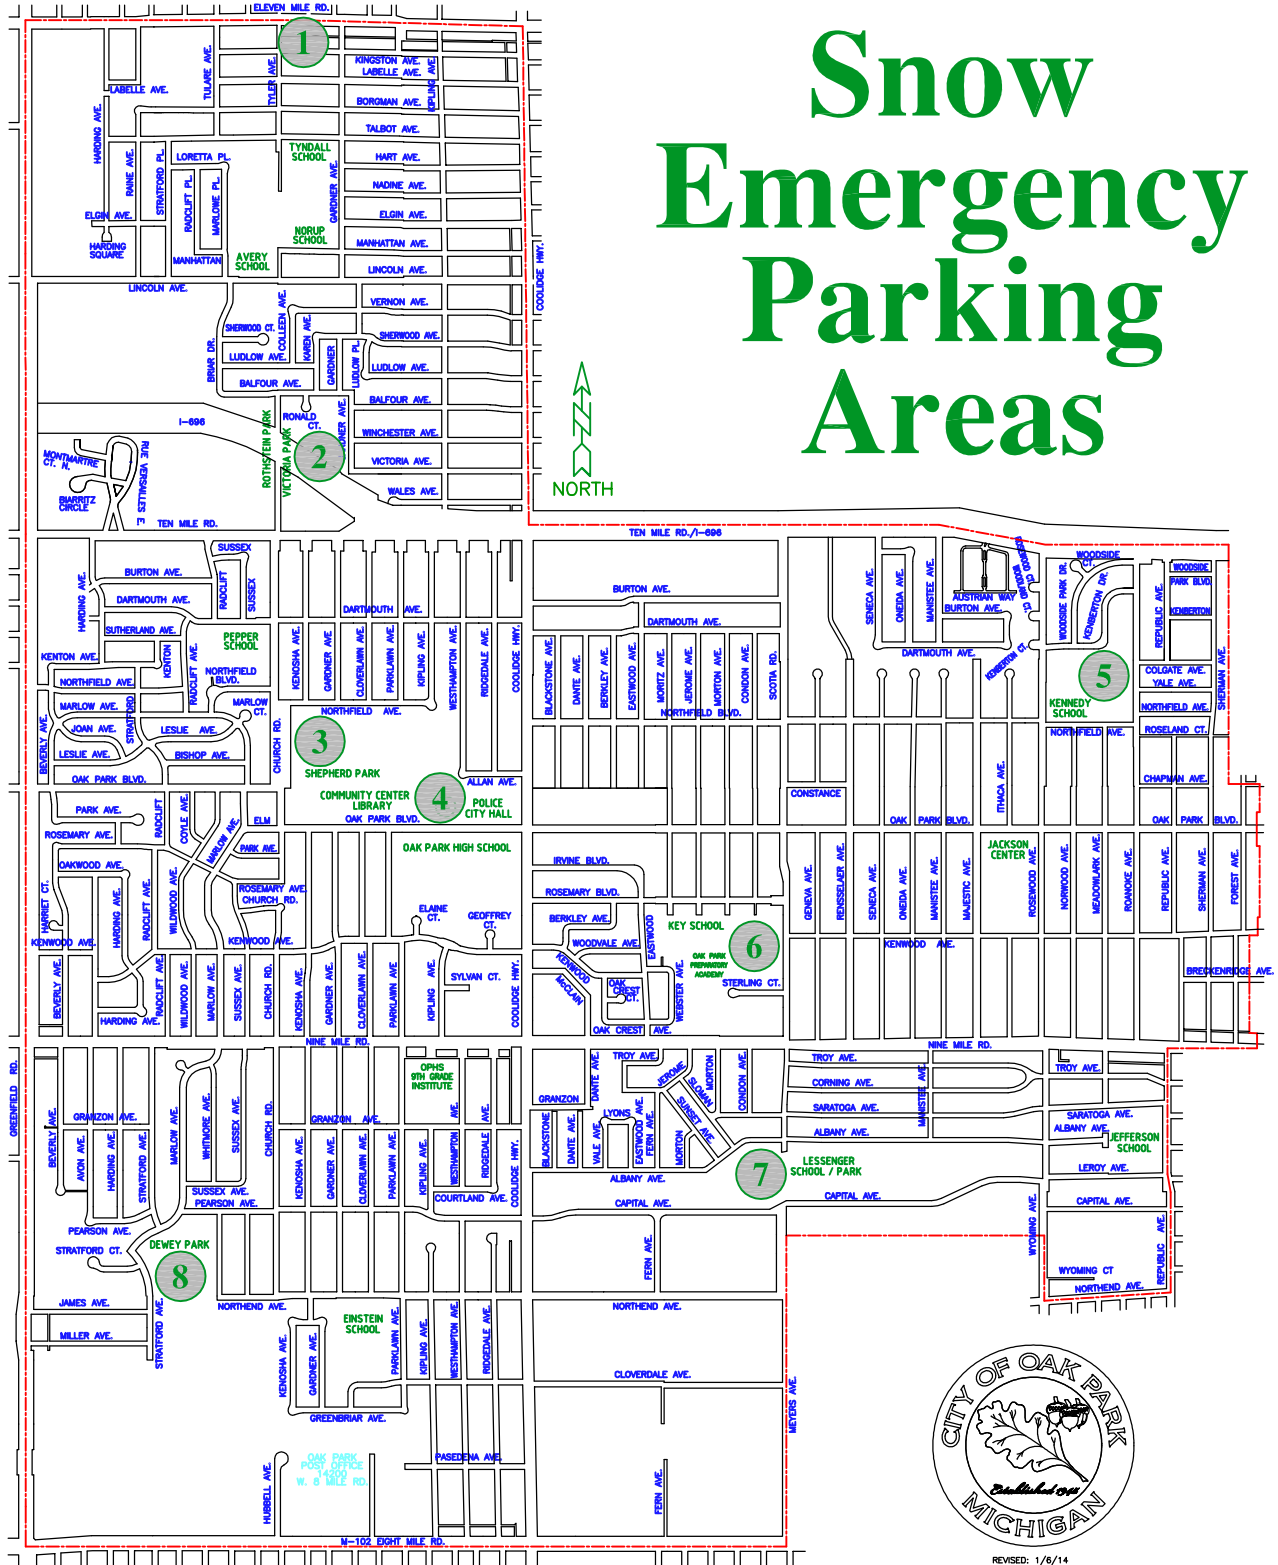

City of Oak Park

Snow Emergency Parking Areas

REVISED: 1/6/14

- | | |
|---------------------------------------|------------------------------|
| ① Eleven Mile Off-Street Parking Lots | ⑤ Best Park Parking Lot |
| ② Victoria Park Parking Lots | ⑥ Key Park Parking Lot |
| ③ Shepherd Park Parking Lots | ⑦ Lessenger Park Parking Lot |
| ④ City Complex Parking Lots | ⑧ Dewey Park Parking Lot |